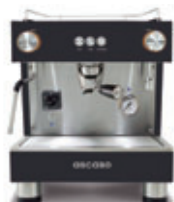

PM.278 Capsule filterholder 1 coffee		 120 €
PM.279 Bottomless Filterholder		56 €

FIXED ARM (only pods).

1 GROUP	2.070 €	2.320 €
2 GROUPS (56cm)	2.390 €	2.640 €
3 GROUPS (70cm)	3.190 €	3.440 €

AUTO-EJECTION CAPSULE (only capsule)